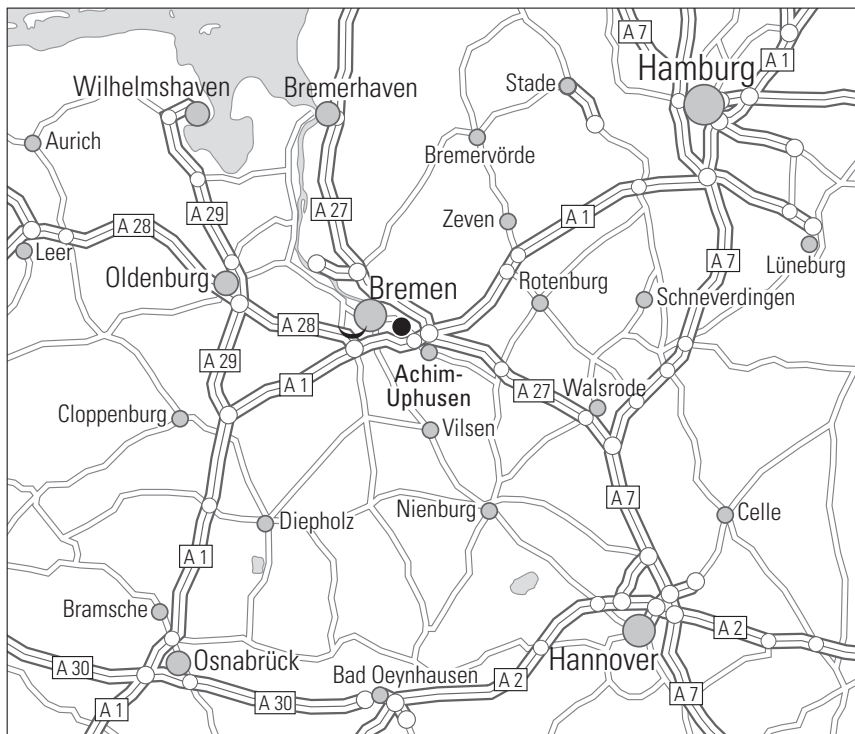

Wir wünschen Ihnen eine gute Anreise