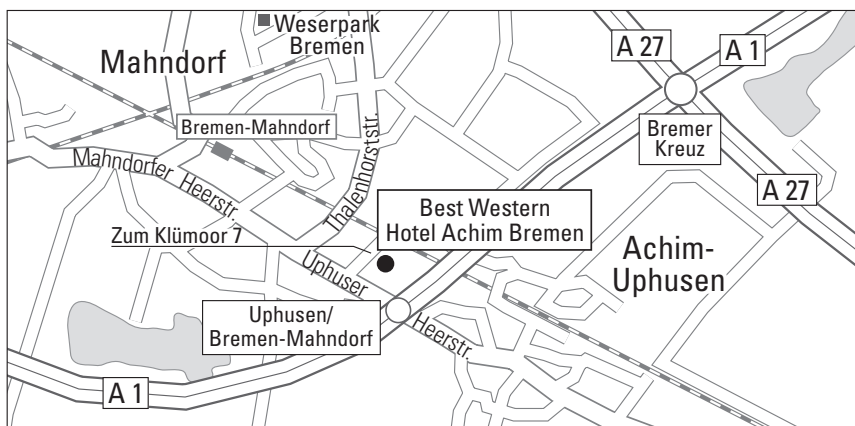

**We wish you a pleasant journey!**

**Journey by car**

From Hamburg and Osnabrück: Coming from the A1 motorway take exit 54 „Uphusen/ Bremen Mahndorf“ and drive in the direction of Bremen. Drive past the furniture store „Böckmann“ and then turn right. After about 180 meters you will see the Best Western Hotel Achim Bremen. Turn right onto the hotel grounds and our free parking lot for guests.

From Hanover and Bremerhaven: Take the A27 motorway to the Bremer Kreuz intersection. Here you take the A1 motorway in the direction of Osnabrück. Take exit 54 „Uphusen/Bremen Mahndorf“ and then drive in the direction of Bremen. Drive past the „Böckmann“ furniture store and then turn right. You will see the Best Western Hotel Achim Bremen after about 180 meters on the right hand side. Simply park your car for 2 € per day in our hotel car park.

From Bremen airport you can easily reach the Best Western Hotel Achim Bremen via the A1 motorway in just 15 minutes. Drive from the airport onto the B6 and follow the A1 signs to Hamburg. On the A1 take exit 54 „Uphusen/ Bremen Mahndorf“ towards Bremen. On the Uphuser Heerstraße turn right after the furniture store „Böckmann“ into „Zum Klümoor“. You will see the hotel on the right hand side.

**Arrival by public transport**

From Bremen main station you can reach Bremen Mahndorf station every half hour by regional train in the direction of Verden. The Best Western Hotel Achim Bremen is located 1.2 km from the train station. You can take the bus (line 40 or 41) to the Achim-Uphusen stop. From here it is only a 5 minute walk to our city hotel in Achim near Bremen.