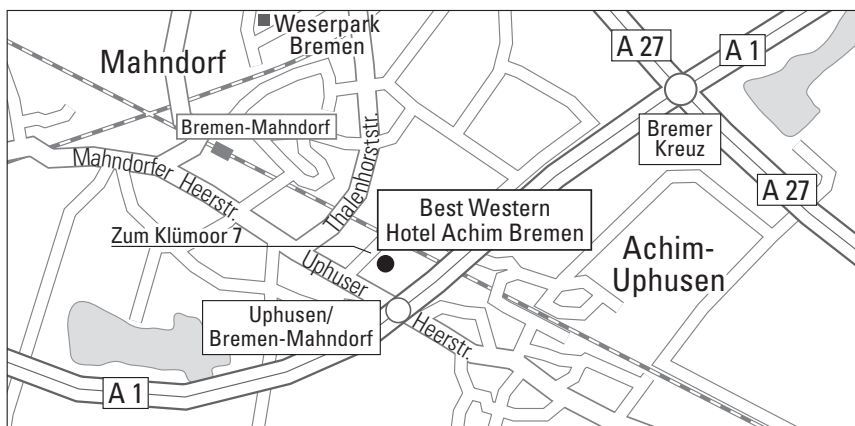

Anreise mit öffentlichen Verkehrsmitteln

Vom Hauptbahnhof Bremen erreichen Sie halbstündlich den Bahnhof Bremen Mahndorf mit der Regionalbahn Richtung Verden. Das Best Western Hotel Achim Bremen liegt 1,2 km vom Bahnhof entfernt. Mit dem Bus (Linie 40 oder 41) können Sie bis zur Haltestelle Achim-Uphusen fahren. Von hier sind es nur noch ca. 5 Minuten zu Fuß bis zu unserem Stadthotel in Achim bei Bremen.

Vom Flughafen: Mit den öffentlichen Verkehrsmitteln erreichen Sie das Best Western Achim Bremen vom Flughafen Bremen in ca. 50 Minuten. Nehmen Sie die Trambahnlinie 6 bis zum Hauptbahnhof Bremen und steigen hier um in die Regionalbahn RS1 Richtung Verden. Steigen Sie am Bahnhof Bremen Mahndorf aus. Mit dem Bus Nummer 40 oder 41 fahren Sie bis zur Haltestelle Achim-Uphusen.