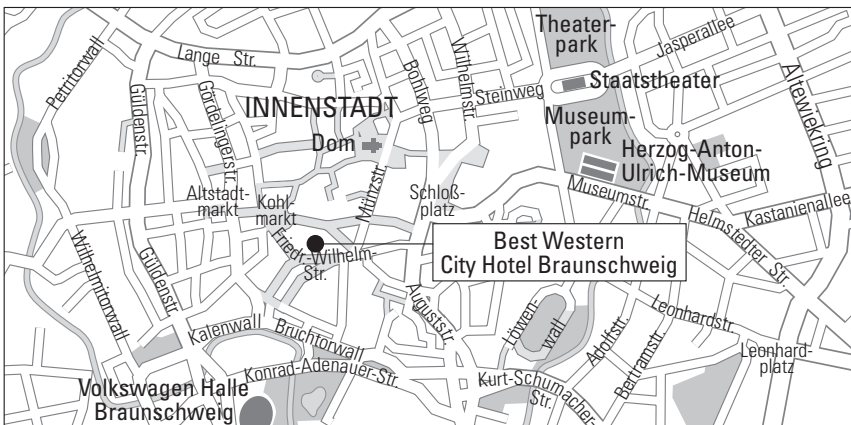

### Anreise mit öffentlichen Verkehrsmitteln

Bis Braunschweig Hauptbahnhof. Dann mit der Straßenbahnlinie 5 in Richtung Broitzem bis zur Haltestelle Friedrich-Wilhelm-Straße. Auf der rechten Straßenseite schräg gegenüber der Haltestelle befindet sich unser Hoteleingang. Die Deutsche Bahn bietet eine exzellente Bahnanbindung an Braunschweig. Sie erreichen den Hauptbahnhof mit allen wichtigen ICE Verbindungen aus den umliegenden Großstädten (Berlin, Hamburg, Hannover, Kassel, etc.)

**We wish you a pleasant journey!**

**Journey by car**

From East/West/North: Take the A2 in the direction of Hannover to the Braunschweig-Nord motorway junction, then take the A391 in the direction of Kassel/Salzgitter. Leave the motorway at the Gartenstadt/Messe Gelände exit. Go straight on at the first set of traffic lights and then turn right at the 4th set of traffic lights (before the Nord/LB building, follow the signs). Immediately turn left again (around Nord/LB; almost 180 degrees turn). At the 2nd traffic light turn right into the pedestrian zone. ATTENTION: Passing allowed for hotel guests! After about 250m you will find our main entrance on the right hand side. Destination address of the underground car park entrance: Leopoldstr. 38, 38100 Braunschweig, Germany.

**Arrival by public transport**

To Braunschweig main station. Then take tram no. 5 in the direction of Broitzem to the Friedrich-Wilhelm-Strasse stop. Our hotel entrance is on the right side of the street diagonally opposite the stop. The Deutsche Bahn offers an excellent train connection to Braunschweig. You can reach the main station with all important ICE connections from the surrounding cities (Berlin, Hamburg, Hanover, Kassel, etc.).