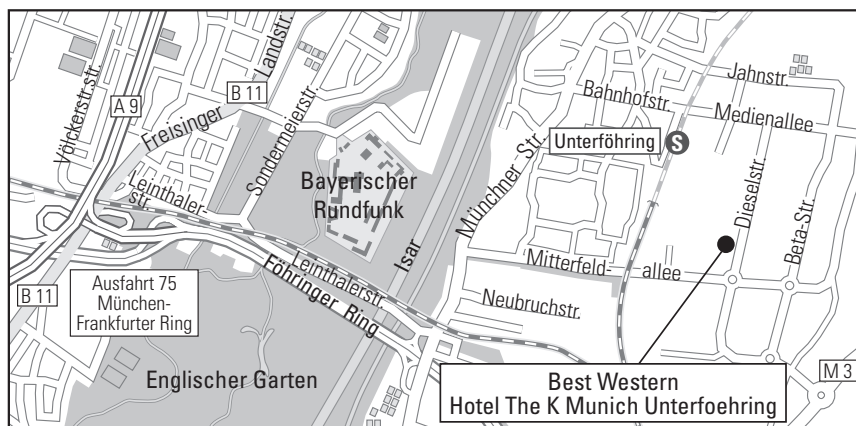

Hauptbahnhof: S-Bahn S8 Richtung Flughafen bis Haltestelle Unterföhring. Zu Fuß Medienalle bis Dieselstraße rechts, nach 250 m links Hotelschild (8-10 min).

Hotel The K Munich Unterföhring

Dieselstraße 17 · 85774 München/Unterföhring

Telefon +49 (0)89 200940700 · info@hotel-the-k.bestwestern.de · www.hotel-the-k.bestwestern.de

We wish you a pleasant journey!

Journey by car

A9 motorway Nürnberg: take exit Frankfurter/Föhringer Ring, turn into Föhringer Ring, 1st exit Unterföhring town centre, before the town centre turn right into Mitterfeldallee, after approx. 400 m you will see the hotel sign.

A8 motorway Stuttgart: to Eschenrieder Kreuz direction Nürnberg Salzburg (A99) to Nordkreuz. A9 direction Munich until exit „Föhringer Ring“. Continue as described above.

A95 motorway Garmisch Partenkirchen: to the end of the motorway, then turn left into „Mittlerer Ring“ direction motorway Nürnberg. Continue as above.

Arrival by public transport

Central station: S-Bahn S8 direction airport to stop Unterföhring. On foot Medienallee to Dieselstrasse right, after 250 m left hotel sign (8-10 min).

Hotel The K Munich Unterföhring