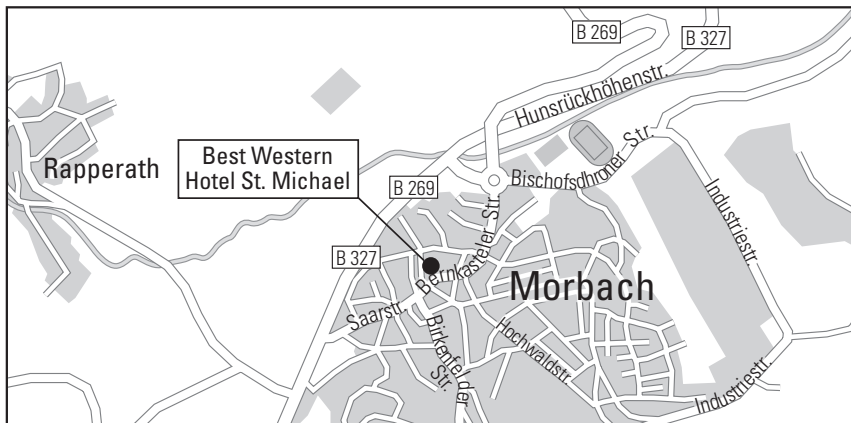

Von Luxemburg/Trier mit der Regio Linie 100 Richtung Flughafen Frankfurt - Hahn bis Morbach ZOB.

Hotel St. Michael

Bernkasteler Straße 3 · 54497 Morbach

Telefon +49 (0)6533 95960 · info@st-michael.bestwestern.de · www.st-michael.bestwestern.de

We wish you a pleasant journey!

Journey by car

From A61 motorway exit Rheinböllen direction Trier to Morbach.

From A62 motorway exit Birkenfeld direction Frankfurt-Hahn Airport on B41/B269 to Morbach.

From A1 exit Mehring direction Flughafen Hahn on B327 to Morbach.

Arrival by public transport

Get off at Frankfurt/Mainz central station or Frankfurt-Hahn Airport, then with the bus line Frankfurt - Frankfurt Hahn Airport. Then change at Hahn Airport to the Regio Line 100 direction Trier/Luxembourg to Morbach ZOB.

From Luxembourg/Trier take the Regio Line 100 in the direction of Frankfurt Airport-Hahn to Morbach ZOB.

Hotel St. Michael

Bernkasteler Straße 3 · 54497 Morbach

Telephone +49 (0)6533 95960 · info@st-michael.bestwestern.de · www.st-michael.bestwestern.de