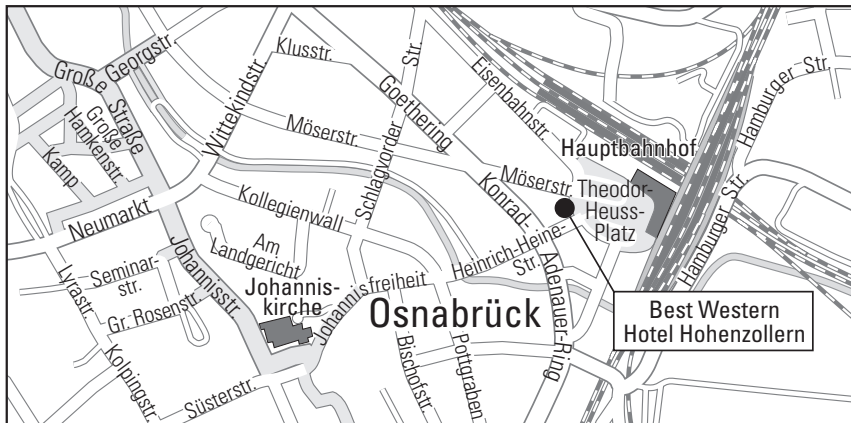

Arrival by public transport

Arriving by train: The Best Western Hotel Hohenzollern is located directly at the main station plaza in Osnabrück.

Arrival by long-distance bus: The Best Western Hotel Hohenzollern is located directly at the main station plaza in Osnabrück and is only 100 m away from the long-distance bus stop „Osnabrück Hauptbahnhof“.

Arrival by plane: The Best Western Hotel Hohenzollern is about 35 km away from the nearest International Airport („Münster/Osnabrück“.) The airport shuttle bus stops right next to the hotel.