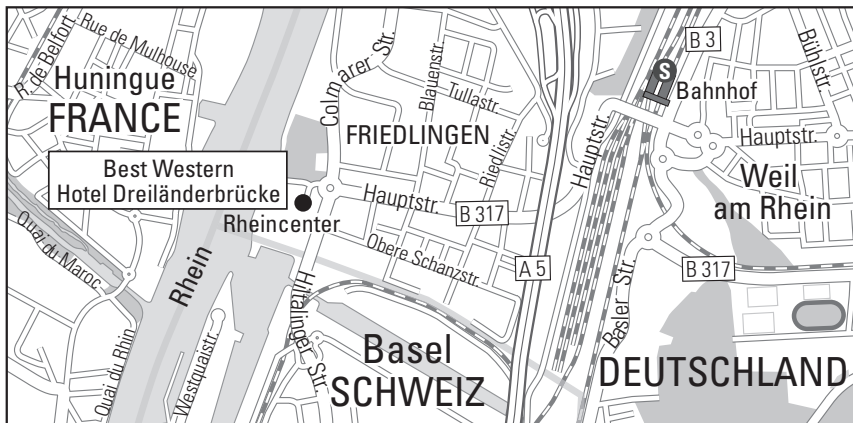

Navigationseingabe: Bei den meisten Navigationssystemen ist die Adresse Hauptstraße 435 nicht zu finden. Verwenden Sie in diesem Fall, die Eingabe „Am Rheinpark 435“.

Unser Hotel befindet sich in der 6. Etage des Rheincenters, Eingang rechts neben der Parkhaus-Einfahrt.

www.hotel-dreilaenderbruecke.bestwestern.de

This hotel is independently owned and operated.

06.12.2023

We wish you a pleasant journey!

Journey by car

Coming from the A5 motorway take the exit Weil am Rhein and follow the road in the direction of Weil am Rhein-Friedlingen. Drive on the Colmarer Straße to the Rheincenter.

Navigation input: The most navigationsystems can't find the address Hauptstraße 435. In this case, enter "Am Rheinpark 435". Our hotel is located on the 6th floor of the Rheincenter, entrance to the right of the Parking garage entrance.

Arrival by public transport

Take the tram no. 8 from Weil am Rhein railway station, and leave it at the station Dreiländerbrücke. From Basel SBB train station take the tram No. 8 in direction Weil am Rhein and leave this at the station Dreiländerbrücke. Our hotel is located on the 6th floor of the Rheincenter, entrance to the right of the Car park entrance.